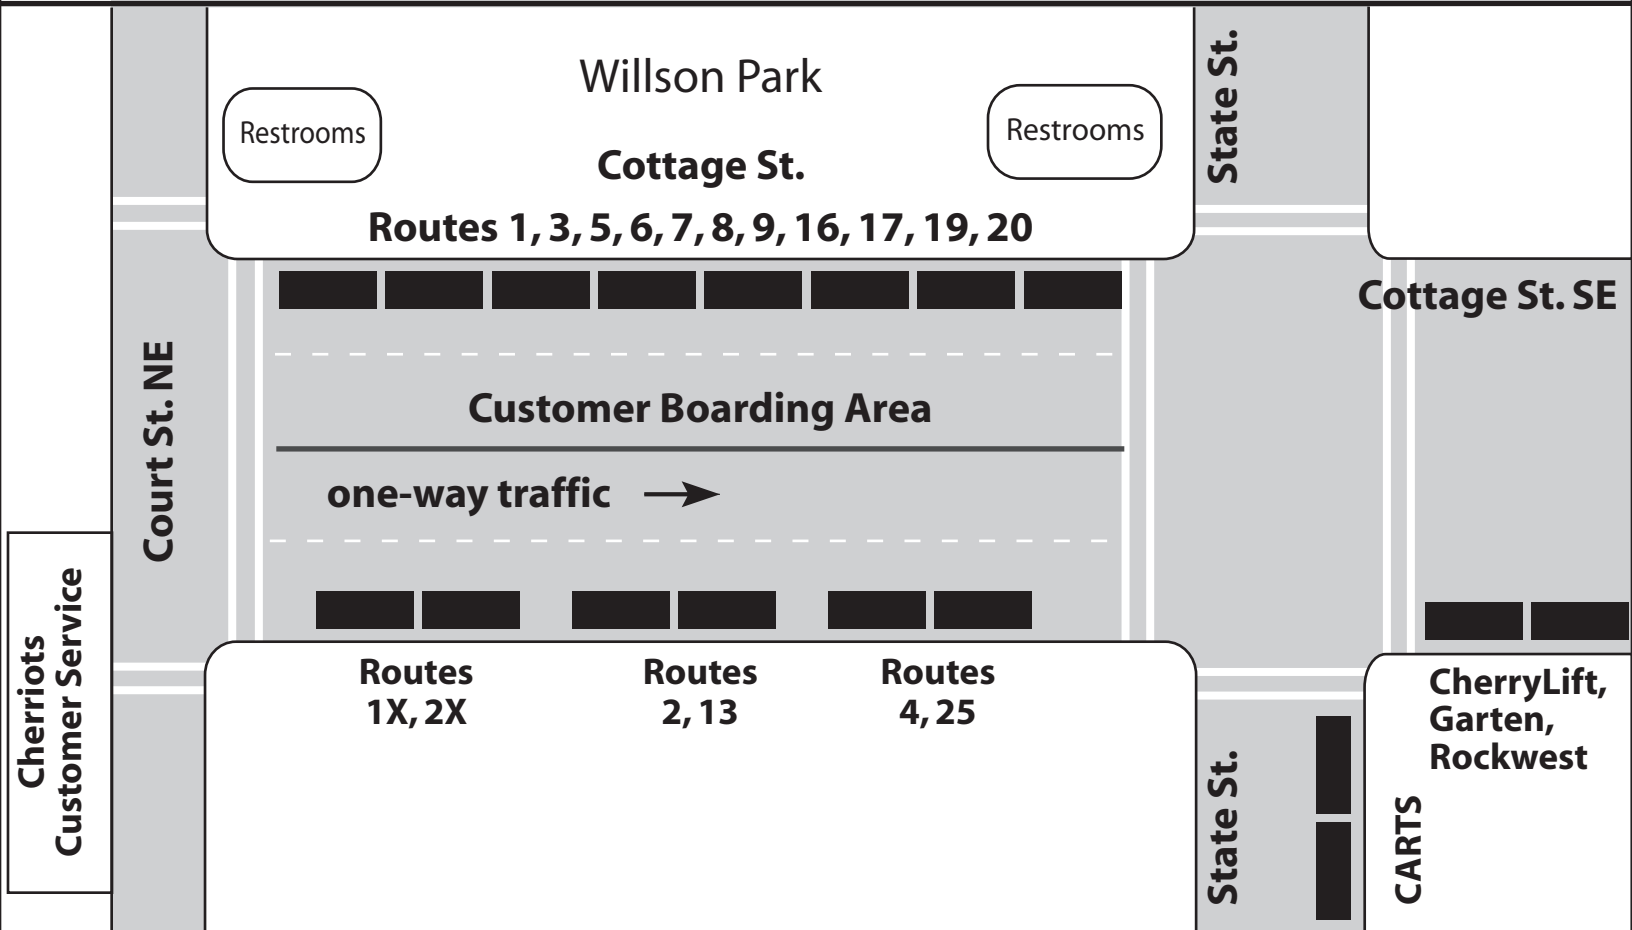

Cherriots Temporary Transit Mall - Effective July 19, 2010
Cottage St. NE and State St.

Restrooms

Willson Park

Restrooms

Cottage St.

Routes 1, 3, 5, 6, 7, 8, 9, 16, 17, 19, 20

State St.

Cottage St. SE

Customer Boarding Area

one-way traffic →

Court St. NE

State St.

CherryLift,
Garten,
Rockwest

CARTS

Routes
1X, 2X

Routes
2, 13