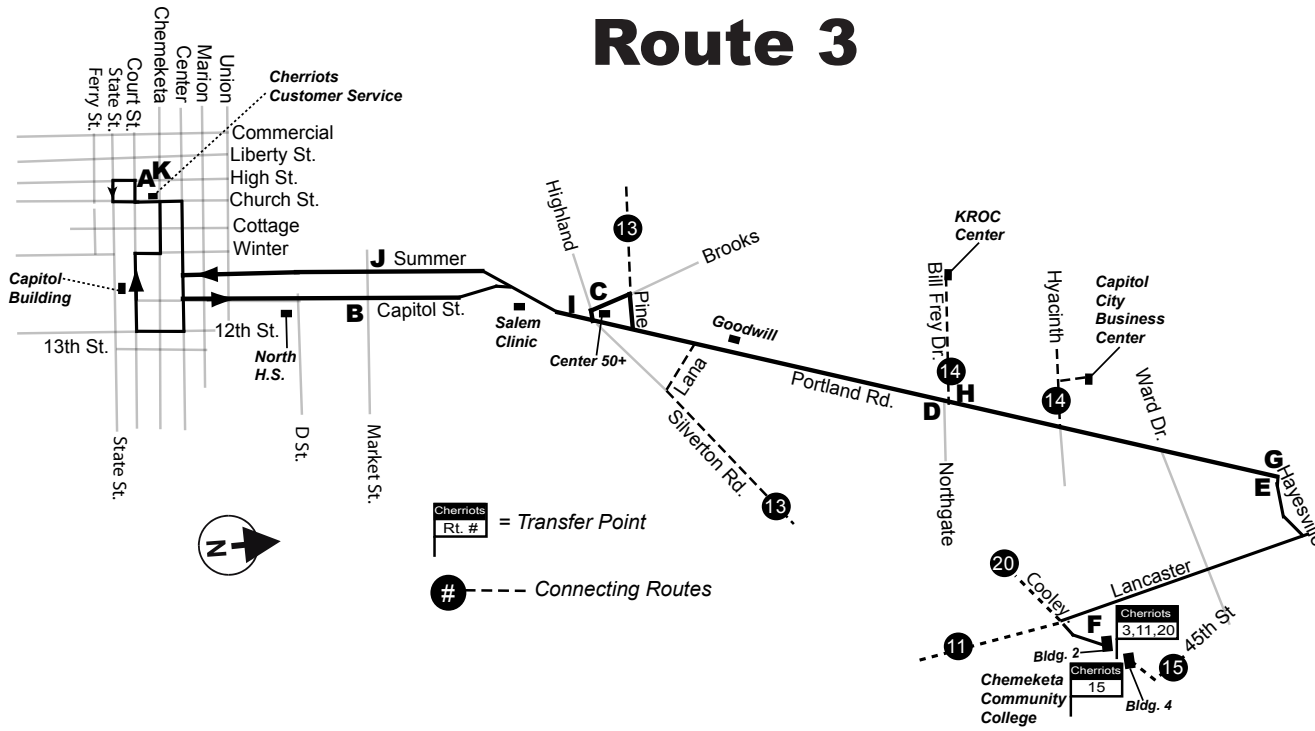

# Route 3

Weekdays (Buses do not operate on Saturdays, Sundays or holidays.)

Outbound						Inbound					
A	B	C	D	E	F	F	G	H	I	J	K
Church/Chemeketa	Capitol/Market	Brooks/Highland	Portland/Northgate	Portland/Hayesville	Arrive CCC Bldg 2	Leave CCC Bldg 2	Portland/Hayesville	Portland/Bill Frey	Portland/Highland	Summer/Market	Church/Chemeketa
-	-	-	-	-	-	6:00a	6:03a	6:06a	6:09a	6:13a	6:20a
-	-	-	-	-	-	6:25a	6:29a	6:33a	6:37a	6:42a	6:50a
6:30a	6:35a	6:39a	6:43a	6:47a	6:53a	6:55a	6:59a	7:03a	7:07a	7:12a	7:20a
7:00a	7:05a	7:09a	7:13a	7:17a	7:25a	7:25a	7:29a	7:33a	7:37a	7:42a	7:50a
7:30a	7:35a	7:39a	7:43a	7:47a	7:58a	7:55a	7:59a	8:03a	8:07a	8:12a	8:20a
8:00a	8:05a	8:09a	8:13a	8:17a	8:25a	8:25a	8:29a	8:33a	8:37a	8:42a	8:50a
8:30a	8:35a	8:39a	8:43a	8:47a	8:55a	8:55a	8:59a	9:03a	9:07a	9:12a	9:20a
9:00a	9:05a	9:09a	9:13a	9:17a	9:25a	9:25a	9:29a	9:33a	9:37a	9:42a	9:50a
10:00a	10:05a	10:09a	10:13a	10:17a	10:25a	10:25a	10:29a	10:33a	10:37a	10:42a	10:50a
11:00a	11:05a	11:09a	11:13a	11:17a	11:25a	11:25a	11:29a	11:33a	11:37a	11:42a	11:50a
12:00p	12:05p	12:09p	12:13p	12:17p	12:28p	12:25p	12:29p	12:33p	12:37p	12:42p	12:50p
1:00p	1:05p	1:09p	1:13p	1:17p	1:28p	1:25p	1:29p	1:33p	1:37p	1:42p	1:50p
2:00p	2:05p	2:09p	2:13p	2:17p	2:28p	2:25p	2:29p	2:33p	2:37p	2:42p	2:50p

## BUS STOPS

Buses will stop at designated bus stops only.

## DOWNTOWN BUS PARKING