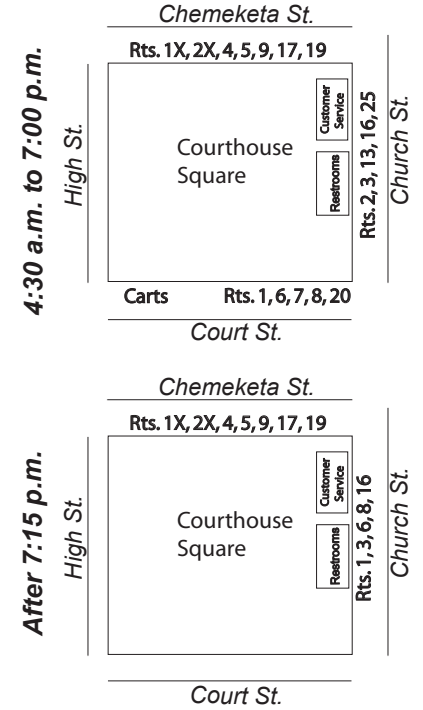

DOWNTOWN BUS PARKING

DETOURS

Weather, traffic and road construction sometimes make it impossible to maintain regular service. Please watch for detour notices of route changes. Remember, you can call the Cherriots Customer Service office at 503-588-2877 or visit www.Cherriots.org for updated information.

REMINDERS

Please,

- Have exact change if you're paying cash; drivers carry no change.
- Please pay as you board.
- Do not eat on a Cherriots bus.
- Drinks are allowed if they are in a hard-sided, spill-resistant covered container.
- No smoking on the bus.
- Use cell phones quietly and only as needed.
- Please use headphones with electronic devices.
- Offer your seat to a senior or person with disabilities.