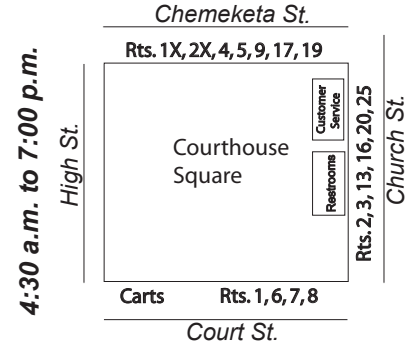

Route 9

BUS STOPS

Buses will stop at designated bus stops only.

DOWNTOWN BUS PARKING

Weekdays (Buses do not operate on Saturdays, Sundays or holidays.)

| A | B | C | D | E | F | G | H | I |
|----------------------|---------------------|-------------------|-------------------------|--------------------------|-------------------------|-------------------|---------------------|----------------------|
| Chemeketa/ Church | Broadway/ Gaines | Broadway/ Pine | River Rd./ Chemawawa | Parkmeadow/ River Rd. | River Rd./ Chemawawa | Broadway/ Pine | Broadway/ Gaines | Chemeketa/ Church |
| - | - | - | 6:07a | 6:12a | 6:16a | 6:22a | 6:26a | 6:35a |
| 6:15a | 6:18a | 6:21a | 6:29a | 6:37a | 6:42a | 6:50a | 6:55a | 7:05a |
| 6:45a | 6:48a | 6:51a | 6:59a | 7:07a | 7:12a | 7:20a | 7:25a | 7:35a |
| 7:15a | 7:18a | 7:21a | 7:29a | 7:37a | 7:42a | 7:50a | 7:55a | 8:05a |
| 7:45a | 7:48a | 7:51a | 7:59a | 8:07a | 8:12a | 8:20a | 8:25a | 8:35a |
| 8:15a | 8:18a | 8:21a | 8:29a | 8:37a | 8:42a | 8:50a | 8:55a | 9:05a |
| 8:45a | 8:48a | 8:51a | 8:59a | 9:07a | 9:12a | 9:20a | 9:25a | 9:35a |
| 9:15a | 9:18a | 9:21a | 9:29a | 9:37a | 9:42a | 9:50a | 9:55a | 10:05a |
| 9:45a | 9:48a | 9:51a | 9:59a | 10:07a | 10:12a | 10:20a | 10:25a | 10:35a |
| 10:15a | 10:18a | 10:21a | 10:29a | 10:37a | 10:42a | 10:50a | 10:55a | 11:05a |
| 10:45a | 10:48a | 10:51a | 10:59a | 11:07a | 11:12a | 11:20a | 11:25a | 11:35a |
| 11:15a | 11:18a | 11:21a | 11:29a | 11:37a | 11:42a | 11:50a | 11:55a | 12:05p |
| 11:45a | 11:48a | 11:51a | 11:59a | 12:07p | 12:12p | 12:20p | 12:25p | 12:35p |
| 12:15p | 12:18p | 12:21p | 12:29p | 12:37p | 12:42p | 12:50p | 12:55p | 1:05p |
| 12:45p | 12:48p | 12:51p | 12:59p | 1:07p | 1:12p | 1:20p | 1:25p | 1:35p |
| 1:15p | 1:18p | 1:21p | 1:29p | 1:37p | 1:42p | 1:50p | 1:55p | 2:05p |
| 1:45p | 1:48p | 1:51p | 1:59p | 2:07p | 2:12p | 2:20p | 2:25p | 2:35p |
| 2:15p | 2:18p | 2:21p | 2:29p | 2:37p | 2:42p | 2:50p | 2:55p | 3:05p |