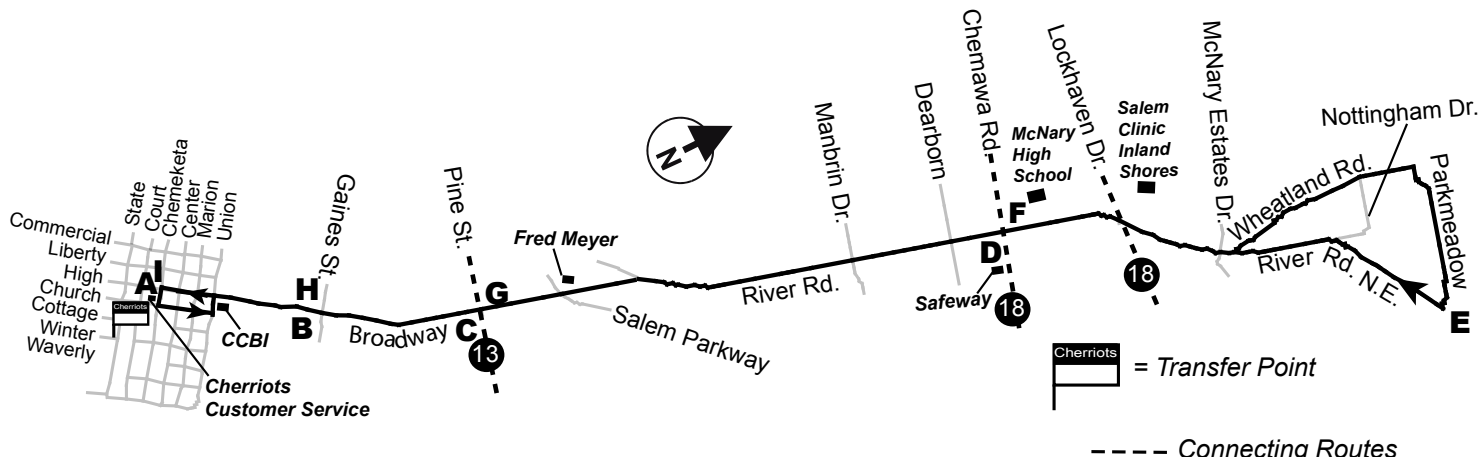

FEB 2011

Fred Meyer North,
River Road, Parkmeadow

Continued...

A	B	C	D	E	F	G	H	I
Chemeketa/ Church	Broadway/ Gaines	Broadway/ Pine	River Rd./ Chemawawa	Parkmeadow/ River Rd.	River Rd./ Chemawawa	Broadway/ Pine	Broadway/ Gaines	Chemeketa/ Church
2:45p	2:48p	2:51p	2:59p	3:07p	3:12p	3:20p	3:25p	3:35p
3:15p	3:18p	3:21p	3:29p	3:37p	3:42p	3:50p	3:55p	4:05p
3:45p	3:48p	3:51p	3:59p	4:07p	4:12p	4:20p	4:25p	4:35p
4:15p	4:18p	4:21p	4:29p	4:37p	4:42p	4:50p	4:55p	5:05p
4:45p	4:48p	4:51p	4:59p	5:07p	5:12p	5:20p	5:25p	5:35p
5:15p	5:18p	5:21p	5:29p	5:37p	5:42p	5:50p	5:55p	6:05p
5:45p	5:48p	5:51p	5:59p	6:07p	6:12p	6:20p	6:25p	6:35p
6:15p	6:18p	6:21p	6:29p	6:37p	6:42p	6:50p	6:55p	7:05p
6:45p	6:48p	6:51p	6:59p	7:07p	7:12p	7:20p	7:25p	7:35p
7:15p	7:18p	7:21p	7:29p	7:37p	7:42p	7:50p	7:55p	8:05p
7:45p	7:48p	7:51p	7:59p	8:07p	8:12p	8:20p	8:25p	8:35p
8:15p	8:18p	8:21p	8:29p	8:37p	8:42p	8:50p	8:55p	9:05p
8:45p	8:48p	8:51p	8:59p	9:07p	9:12p	-	-	-

Please see reverse for more times.

BUS FARES

1. There are five easy ways to pay your fare on a Cherriots bus:
2. *Exact Cash Fare* – one trip, no change available
   - *Day Pass* – unlimited rides all day
   - *Cherricards* – 11 rides for the price of ten
   - *Monthly Bus Pass* – unlimited riding for the calendar month
   - *Annual Bus Pass* - Available at Cherriots Customer Service Office only

PURCHASE BUS PASSES

- Cherriots Customer Service
- Roth's (Salem/Keizer stores only)
- Chemeketa College Bookstore

INFORMATION

Cherriots Customer Service
285 Church St. NE, Salem, OR 97301
Web site: www.cherriots.org
Routes & Schedules: 503-588-BUSS
503-588-2877