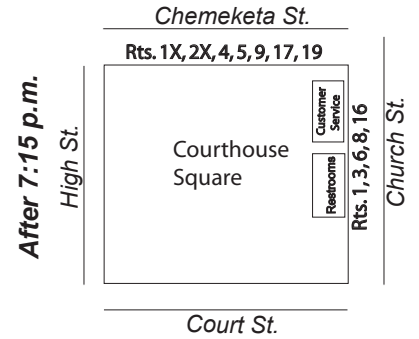

Route 9

BUS STOPS

Buses will stop at designated bus stops only.

DOWNTOWN BUS PARKING

Weekdays (Buses do not operate on Saturdays, Sundays or holidays.)

| A | B | C | D | E | F | G | H | I |
|----------------------|---------------------|-------------------|-------------------------|--------------------------|-------------------------|-------------------|---------------------|----------------------|
| Chemeketa/ Church | Broadway/ Gaines | Broadway/ Pine | River Rd./ Chemawawa | Parkmeadow/ River Rd. | River Rd./ Chemawawa | Broadway/ Pine | Broadway/ Gaines | Chemeketa/ Church |
| - | - | - | 6:07a | 6:12a | 6:16a | 6:22a | 6:26a | 6:35a |
| 6:15a | 6:18a | 6:21a | 6:29a | 6:37a | 6:42a | 6:50a | 6:55a | 7:05a |
| 6:45a | 6:48a | 6:51a | 6:59a | 7:07a | 7:12a | 7:20a | 7:25a | 7:35a |
| 7:15a | 7:18a | 7:21a | 7:29a | 7:37a | 7:42a | 7:50a | 7:55a | 8:05a |
| 7:45a | 7:48a | 7:51a | 7:59a | 8:07a | 8:12a | 8:20a | 8:25a | 8:35a |
| 8:15a | 8:18a | 8:21a | 8:29a | 8:37a | 8:42a | 8:50a | 8:55a | 9:05a |
| 8:45a | 8:48a | 8:51a | 8:59a | 9:07a | 9:12a | 9:20a | 9:25a | 9:35a |
| 9:15a | 9:18a | 9:21a | 9:29a | 9:37a | 9:42a | 9:50a | 9:55a | 10:05a |
| 9:45a | 9:48a | 9:51a | 9:59a | 10:07a | 10:12a | 10:20a | 10:25a | 10:35a |
| 10:15a | 10:18a | 10:21a | 10:29a | 10:37a | 10:42a | 10:50a | 10:55a | 11:05a |
| 10:45a | 10:48a | 10:51a | 10:59a | 11:07a | 11:12a | 11:20a | 11:25a | 11:35a |
| 11:15a | 11:18a | 11:21a | 11:29a | 11:37a | 11:42a | 11:50a | 11:55a | 12:05p |
| 11:45a | 11:48a | 11:51a | 11:59a | 12:07p | 12:12p | 12:20p | 12:25p | 12:35p |
| 12:15p | 12:18p | 12:21p | 12:29p | 12:37p | 12:42p | 12:50p | 12:55p | 1:05p |
| 12:45p | 12:48p | 12:51p | 12:59p | 1:07p | 1:12p | 1:20p | 1:25p | 1:35p |
| 1:15p | 1:18p | 1:21p | 1:29p | 1:37p | 1:42p | 1:50p | 1:55p | 2:05p |
| 1:45p | 1:48p | 1:51p | 1:59p | 2:07p | 2:12p | 2:20p | 2:25p | 2:35p |
| 2:15p | 2:18p | 2:21p | 2:29p | 2:37p | 2:42p | 2:50p | 2:55p | 3:05p |