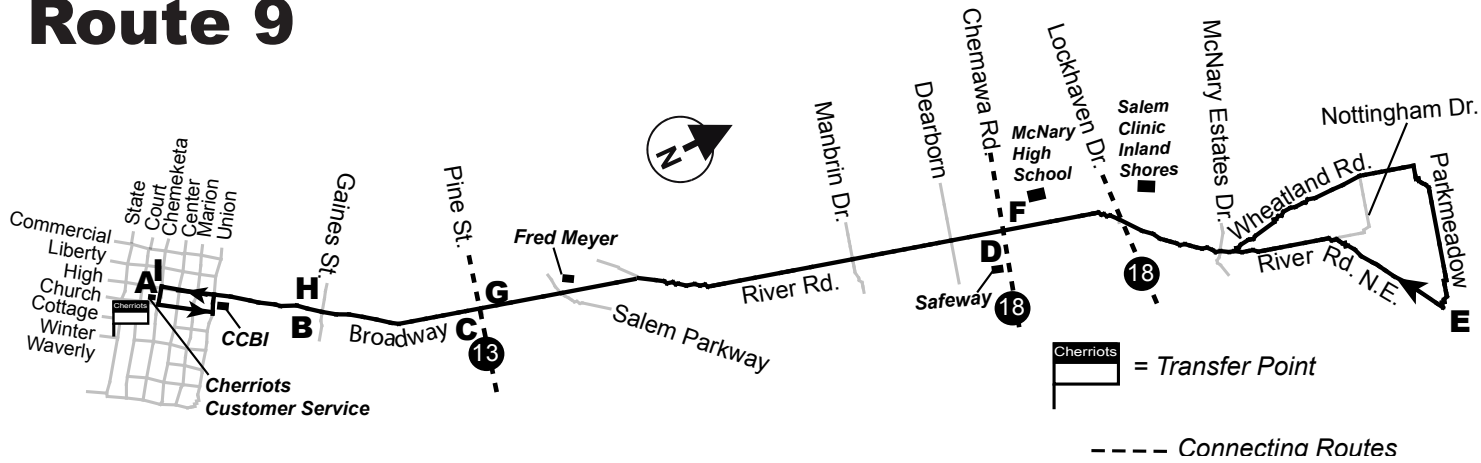

Route 9

BUS STOPS

Buses will stop at designated bus stops only.

DOWNTOWN BUS PARKING

Weekdays (Buses do not operate on Saturdays, Sundays or holidays.)

| A | B | C | D | E | F | G | H | I |
|----------------------|---------------------|-------------------|-------------------------|--------------------------|-------------------------|-------------------|---------------------|----------------------|
| Chemeketa/ Church | Broadway/ Gaines | Broadway/ Pine | River Rd./ Chemawawa | Parkmeadow/ River Rd. | River Rd./ Chemawawa | Broadway/ Pine | Broadway/ Gaines | Chemeketa/ Church |
| - | - | - | 6:07a | 6:12a | 6:16a | 6:22a | 6:26a | 6:35a |
| 6:15a | 6:18a | 6:21a | 6:29a | 6:37a | 6:42a | 6:50a | 6:55a | 7:05a |
| 6:45a | 6:48a | 6:51a | 6:59a | 7:07a | 7:12a | 7:20a | 7:25a | 7:35a |
| 7:15a | 7:18a | 7:21a | 7:29a | 7:37a | 7:42a | 7:50a | 7:55a | 8:05a |
| 7:45a | 7:48a | 7:51a | 7:59a | 8:07a | 8:12a | 8:20a | 8:25a | 8:35a |
| 8:15a | 8:18a | 8:21a | 8:29a | 8:37a | 8:42a | 8:50a | 8:55a | 9:05a |
| 8:45a | 8:48a | 8:51a | 8:59a | 9:07a | 9:12a | 9:20a | 9:25a | 9:35a |
| 9:15a | 9:18a | 9:21a | 9:29a | 9:37a | 9:42a | 9:50a | 9:55a | 10:05a |
| 9:45a | 9:48a | 9:51a | 9:59a | 10:07a | 10:12a | 10:20a | 10:25a | 10:35a |
| 10:15a | 10:18a | 10:21a | 10:29a | 10:37a | 10:42a | 10:50a | 10:55a | 11:05a |
| 10:45a | 10:48a | 10:51a | 10:59a | 11:07a | 11:12a | 11:20a | 11:25a | 11:35a |
| 11:15a | 11:18a | 11:21a | 11:29a | 11:37a | 11:42a | 11:50a | 11:55a | 12:05p |
| 11:45a | 11:48a | 11:51a | 11:59a | 12:07p | 12:12p | 12:20p | 12:25p | 12:35p |
| 12:15p | 12:18p | 12:21p | 12:29p | 12:37p | 12:42p | 12:50p | 12:55p | 1:05p |
| 12:45p | 12:48p | 12:51p | 12:59p | 1:07p | 1:12p | 1:20p | 1:25p | 1:35p |
| 1:15p | 1:18p | 1:21p | 1:29p | 1:37p | 1:42p | 1:50p | 1:55p | 2:05p |
| 1:45p | 1:48p | 1:51p | 1:59p | 2:07p | 2:12p | 2:20p | 2:25p | 2:35p |
| 2:15p | 2:18p | 2:21p | 2:29p | 2:37p | 2:42p | 2:50p | 2:55p | 3:05p |