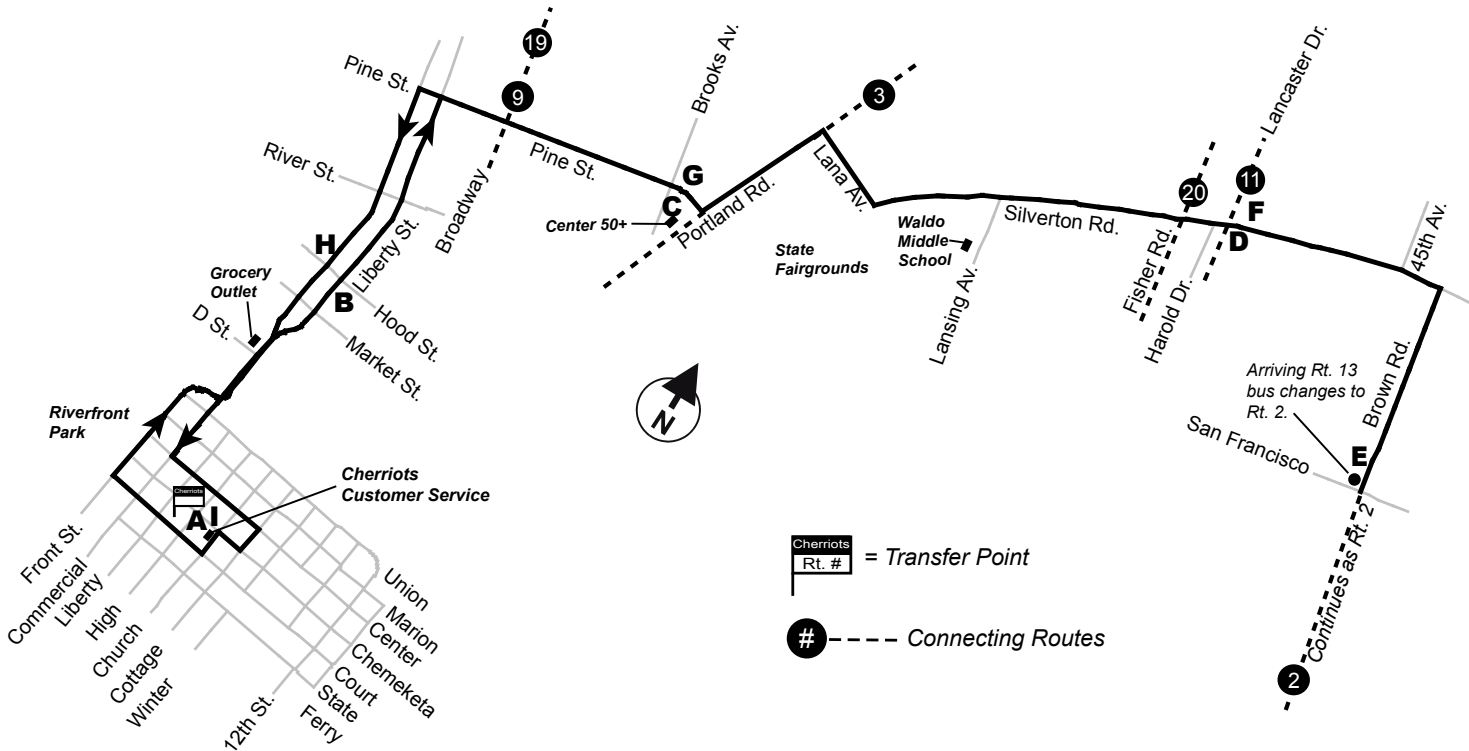

FEB 2011

Riverfront Park,
Pine St., Center 50+,
Silverton Rd.

Continued...

Outbound					Inbound				
A	B	C	D	E	E	F	G	H	I
Church/ Court	Liberty/ Hood	Pine/ Brooks	Silverton Rd./ Lancaster Dr.	Brown Rd./ San Francisco	Brown Rd./ San Francisco	Silverton/ Lancaster	Pine/ Brooks	Commercial/ Hood	Church/ Court
SD	-	-	-	-	2:50p	2:56p	2:59p	3:06p	3:16p
2:30p	2:36p	2:40p	2:48p	2:51p*	2:51p	2:57p	3:00p	3:07p	3:20p
3:00p	3:06p	3:10p	3:18p	3:21p*	3:21p	3:27p	3:30p	3:37p	3:50p
3:30p	3:36p	3:40p	3:48p	3:51p*	3:51p	3:57p	4:00p	4:07p	4:20p
4:00p	4:06p	4:10p	4:18p	4:21p*	4:21p	4:27p	4:30p	4:37p	4:50p
4:30p	4:36p	4:40p	4:48p	4:51p*	4:51p	4:57p	5:00p	5:07p	5:20p
5:00p	5:06p	5:10p	5:18p	5:21p*	5:21p	5:27p	5:30p	5:37p	5:50p
5:30p	5:36p	5:40p	5:48p	5:51p*	5:51p	5:57p	6:00p	6:07p	6:20p
6:00p	6:06p	6:10p	6:18p	6:21p*	6:21p	6:27p	6:30p	6:37p	6:50p
6:30p	6:36p	6:40p	6:48p	6:51p*	6:51p	6:57p	7:00p	7:07p	7:20p
7:00p	7:06p	7:10p	7:18p	7:21p	-	-	-	-	-

* The outbound Rt. 13 bus becomes the inbound Route 2.

SD = This trip only operates on school days.

Please see reverse for more times.

BUS FARES

There are five easy ways to pay your fare on a Cherriots bus:

- Exact Cash Fare – one trip, no change available
- Day Pass – ride all day
- Cherricards – punch card good for up to 10 rides, plus a free ride
- Monthly Bus Pass
- Annual Bus Pass - Available at Cherriots Information Office only

PURCHASE BUS PASSES

- Cherriots Information Office
- Roth's (Salem/Keizer stores only)
- Chemeketa College Bookstore

INFORMATION

Cherriots Information Office
285 Church St. NE, Salem, OR 97301
Web site: www.cherriots.org
Routes & Schedules: 503-588-BUSS
503-588-2877