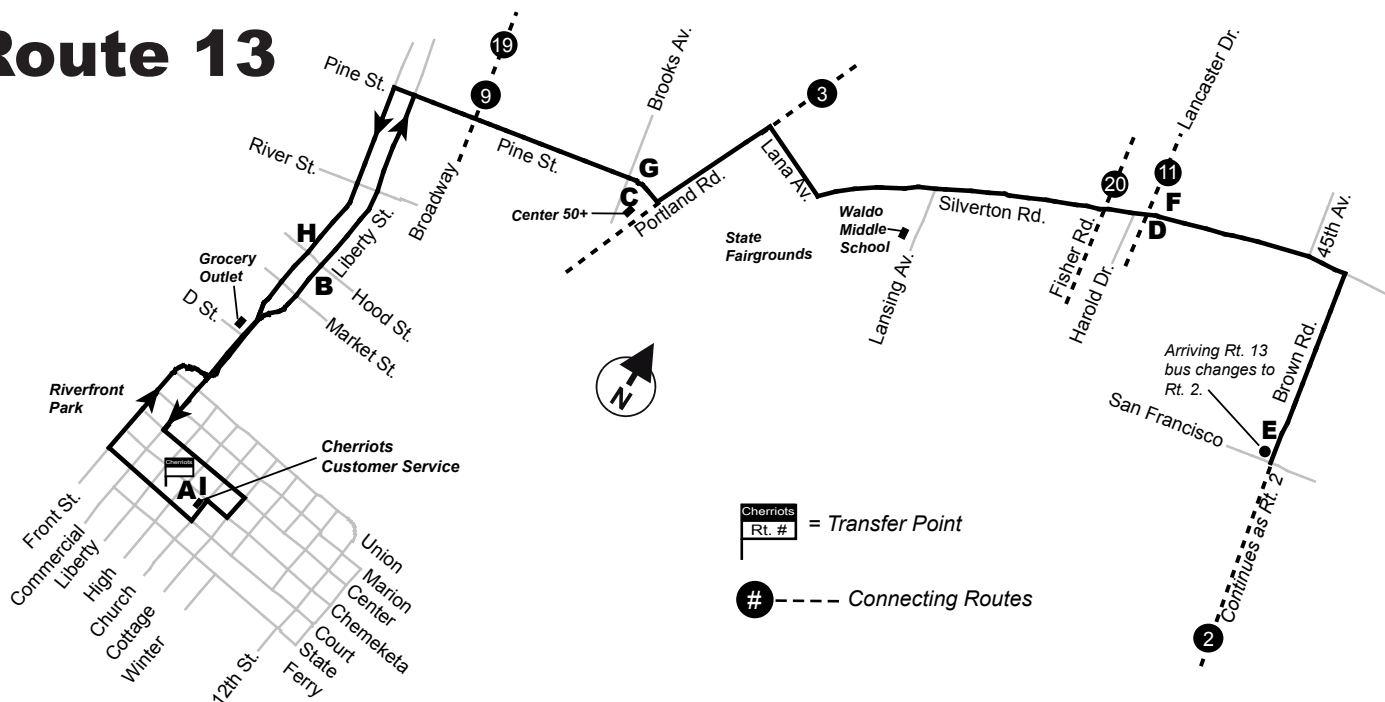

Route 13

Weekdays (Buses do not operate on Saturdays, Sundays or holidays.)

Outbound					Inbound				
A	B	C	D	E	E	F	G	H	I
Church/ Court	Liberty/ Hood	Pine/ Brooks	Silverton Rd./ Lancaster Dr.	Brown Rd./ San Francisco	Brown Rd./ San Francisco	Silverton/ Lancaster	Pine/ Brooks	Commercial/ Hood	Church/ Court
-	-	-	-	-	5:56a	6:01a	6:04a	6:10a	6:20a
-	-	-	-	-	6:26a	6:31a	6:34a	6:40a	6:50a
6:30a	6:36a	6:40a	6:48a	6:51a*	6:51a	6:57a	7:00a	7:07a	7:20a
7:00a	7:06a	7:10a	7:18a	7:21a*	7:21a	7:27a	7:30a	7:37a	7:50a
7:30a	7:36a	7:40a	7:48a	7:51a*	7:51a	7:57a	8:00a	8:07a	8:20a
8:00a	8:06a	8:10a	8:18a	8:21a*	8:21a	8:27a	8:30a	8:37a	8:50a
8:30a	8:36a	8:40a	8:48a	8:51a*	8:51a	8:57a	9:00a	9:07a	9:20a
9:00a	9:06a	9:10a	9:18a	9:21a*	9:21a	9:27a	9:30a	9:37a	9:50a
10:00a	10:06a	10:10a	10:18a	10:21a*	10:21a	10:27a	10:30a	10:37a	10:50a
11:00a	11:06a	11:10a	11:18a	11:21a*	11:21a	11:27a	11:30a	11:37a	11:50a
12:00p	12:06p	12:10p	12:18p	12:21p*	12:21p	12:27p	12:30p	12:37p	12:50p
1:00p	1:06p	1:10p	1:18p	1:21p*	1:21p	1:27p	1:30p	1:37p	1:50p
2:00p	2:06p	2:10p	2:18p	2:21p*	2:21p	2:27p	2:30p	2:37p	2:50p

* The outbound Rt. 13 bus becomes the inbound Route 2.

Please see reverse for more times.

BUS STOPS
Buses will stop at designated bus stops only.

DOWNTOWN BUS PARKING

DETOURS
Weather, traffic and road construction sometimes make it impossible to maintain regular service. Please watch for detour notices of route changes. Remember, you can call the Cherriots Customer Service office at 503-588-2877 or visit www.Cherriots.org for updated information.

* The outbound Rt. 13 bus becomes the inbound Route 2.

SD = This trip only operates on school days.

Please see reverse for more times.

BUS FARES

There are five easy ways to pay your fare on a Cherriots bus: