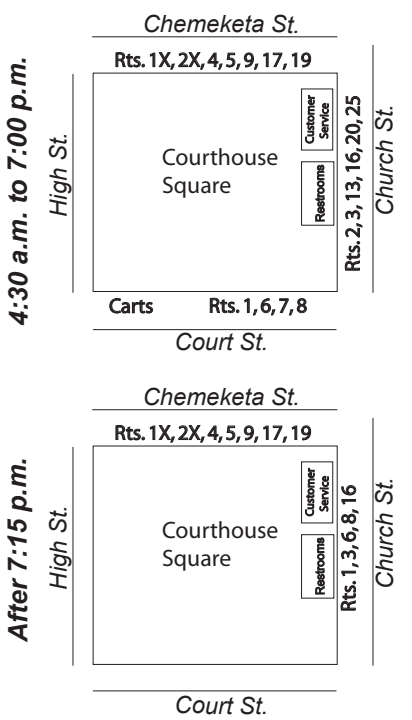

Route 13

Weekdays (Buses do not operate on Saturdays, Sundays or holidays.)

Outbound					Inbound				
A	B	C	D	E	E	F	G	H	I
Church/ Court	Liberty/ Hood	Pine/ Brooks	Silverton Rd./ Lancaster Dr.	Brown Rd./ San Francisco	Brown Rd./ San Francisco	Silverton/ Lancaster	Pine/ Brooks	Commercial/ Hood	Church/ Court
-	-	-	-	-	5:56a	6:01a	6:04a	6:10a	6:20a
-	-	-	-	-	6:26a	6:31a	6:34a	6:40a	6:50a
6:30a	6:36a	6:40a	6:48a	6:51a*	6:51a	6:57a	7:00a	7:07a	7:20a
7:00a	7:06a	7:10a	7:18a	7:21a*	7:21a	7:27a	7:30a	7:37a	7:50a
7:30a	7:36a	7:40a	7:48a	7:51a*	7:51a	7:57a	8:00a	8:07a	8:20a
8:00a	8:06a	8:10a	8:18a	8:21a*	8:21a	8:27a	8:30a	8:37a	8:50a
8:30a	8:36a	8:40a	8:48a	8:51a*	8:51a	8:57a	9:00a	9:07a	9:20a
9:00a	9:06a	9:10a	9:18a	9:21a*	9:21a	9:27a	9:30a	9:37a	9:50a
10:00a	10:06a	10:10a	10:18a	10:21a*	10:21a	10:27a	10:30a	10:37a	10:50a
11:00a	11:06a	11:10a	11:18a	11:21a*	11:21a	11:27a	11:30a	11:37a	11:50a
12:00p	12:06p	12:10p	12:18p	12:21p*	12:21p	12:27p	12:30p	12:37p	12:50p
1:00p	1:06p	1:10p	1:18p	1:21p*	1:21p	1:27p	1:30p	1:37p	1:50p
2:00p	2:06p	2:10p	2:18p	2:21p*	2:21p	2:27p	2:30p	2:37p	2:50p

* The outbound Rt. 13 bus becomes the inbound Route 2.

Please see reverse for more times.

BUS STOPS
Buses will stop at designated bus stops only.

DOWNTOWN BUS PARKING

DETOURS
Weather, traffic and road construction sometimes make it impossible to maintain regular service. Please watch for detour notices of route changes. Remember, you can call the Cherriots Customer Service office at 503-588-2877 or visit www.Cherriots.org for updated information.